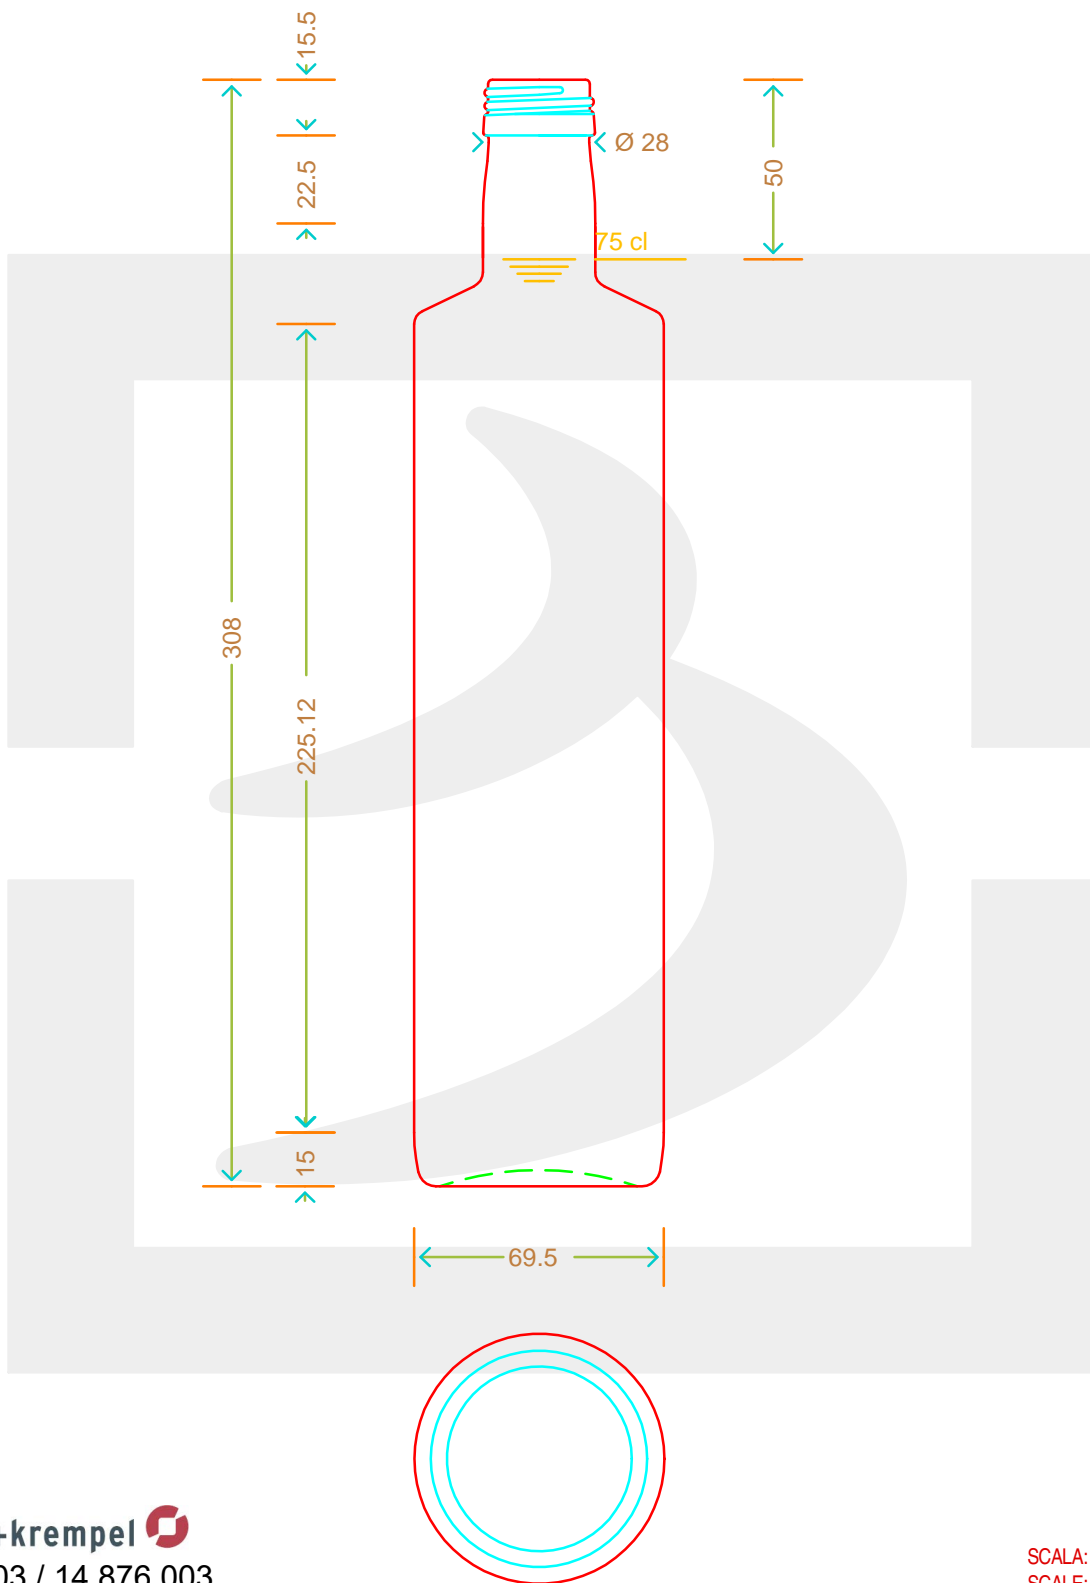

ARTICOLO / ITEM

BOT. DORICA 750 YI P31,5X18L UV IP\$

Colore : UVAG
Color : UVAG

bruni glass
a berlin packaging company

www.brunglass.com

müller+krempel
14.164.03 / 14.876.003

SCALA: 1:2
SCALE:

Capacità R.B. (c.c.): Brimful cap. (c.c.):	0.000	Peso vetro (gr): Glass weight (gr):	500
Altezza tot (mm): Total height (mm):	308	Bocca: Finish:	PILFER-PROOF
Diametro corpo (mm): Body diameter (mm):	69.5	Min. foro passante (mm): Minimum through bore (mm):	

LE QUOTE SONO ESPRESSE IN mm
DIMENSIONS ARE EXPRESSED IN mm

COD. ARTICOLO / ITEM CODE
15680T1

Data ultimo aggiornamento / Last update: 09/05/2019
Origine / Source: 14272